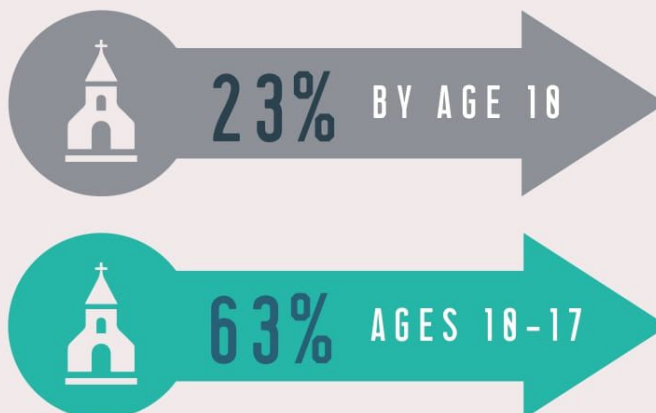

# EDGE MIDDLE SCHOOL YOUTH MINISTRY

OUR PLAN TO KEEP OUR YOUTH ACTIVELY CATHOLIC

>> CHALLENGE: "YOUNG PEOPLE ARE LEAVING THE CHURCH..."

*\*These statistics are taken from a recent CARA (Center for Applied Research in the Apostolate study)*

>> SOLUTION: EDGE MIDDLE SCHOOL MINISTRY

**Edge** is a Catholic middle school youth ministry program. It provides a safe and fun place for youth to find solid Catholic community, to get answers to their questions about faith, and, most importantly, to experience Jesus in a profound and personal way.

## WHY IS EDGE EFFECTIVE?

Now more than ever middle school youth need the truth and love of Jesus Christ to guide their lives and they need the faith presented in a way that makes sense to them and is relevant to their lives. **Edge** accomplishes this and builds a foundation of faith that will guide the youth as they face many difficulties and help them as they begin to make decisions that affect the rest of their teen years.