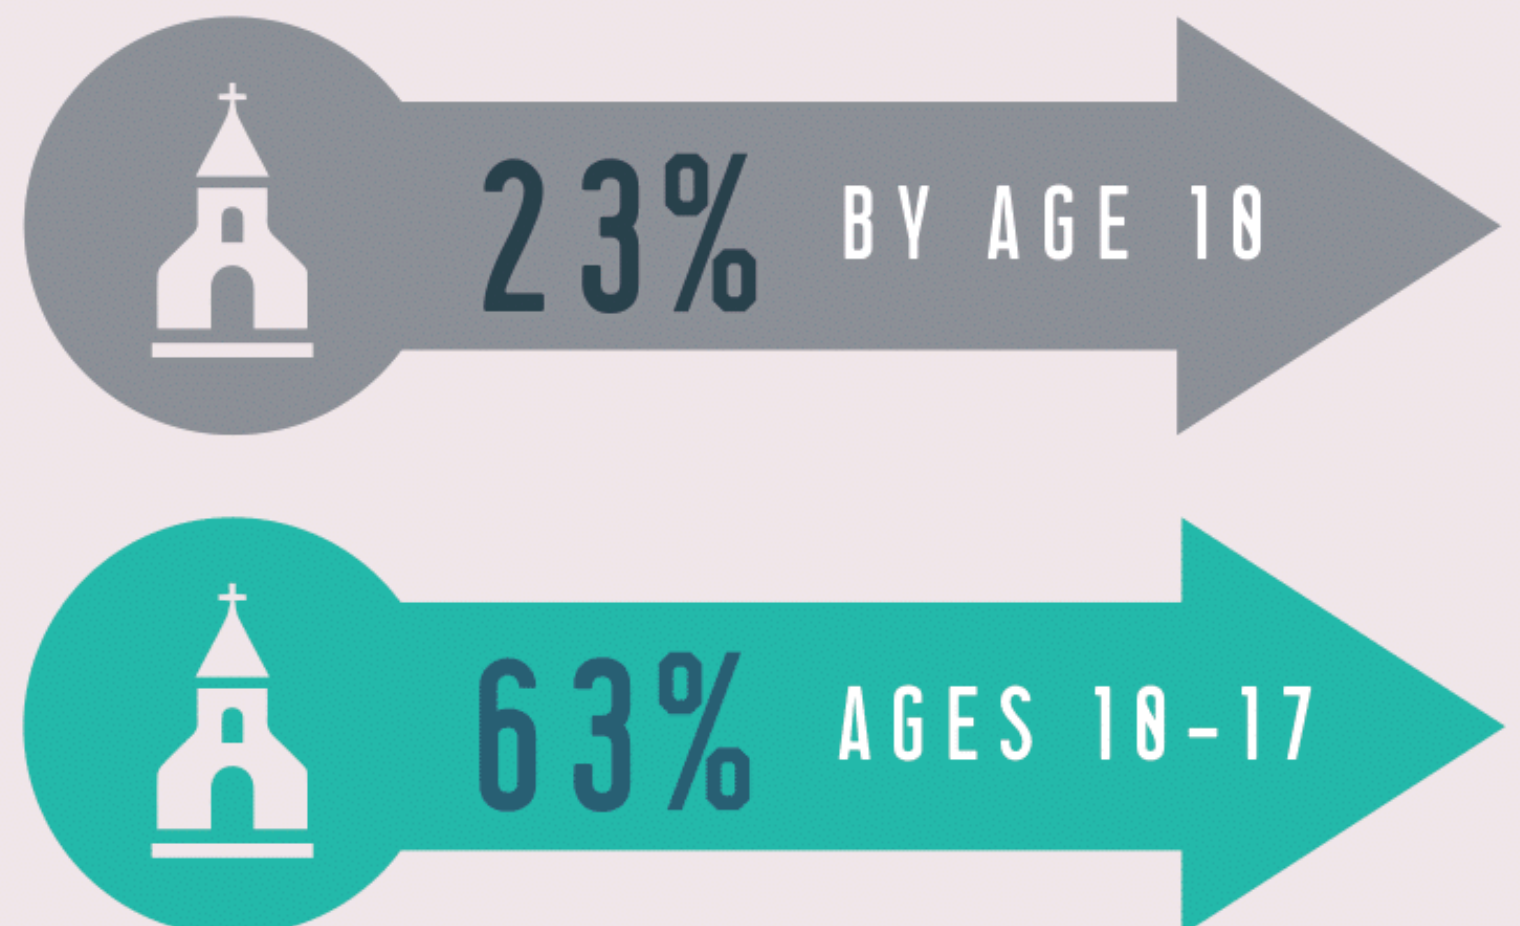

# EDGE MIDDLE SCHOOL YOUTH MINISTRY

OUR PLAN TO KEEP OUR YOUTH ACTIVELY CATHOLIC

>> CHALLENGE: "YOUNG PEOPLE ARE LEAVING THE CHURCH..."

*\*These statistics are taken from a recent CARA (Center for Applied Research in the Apostolate study)*