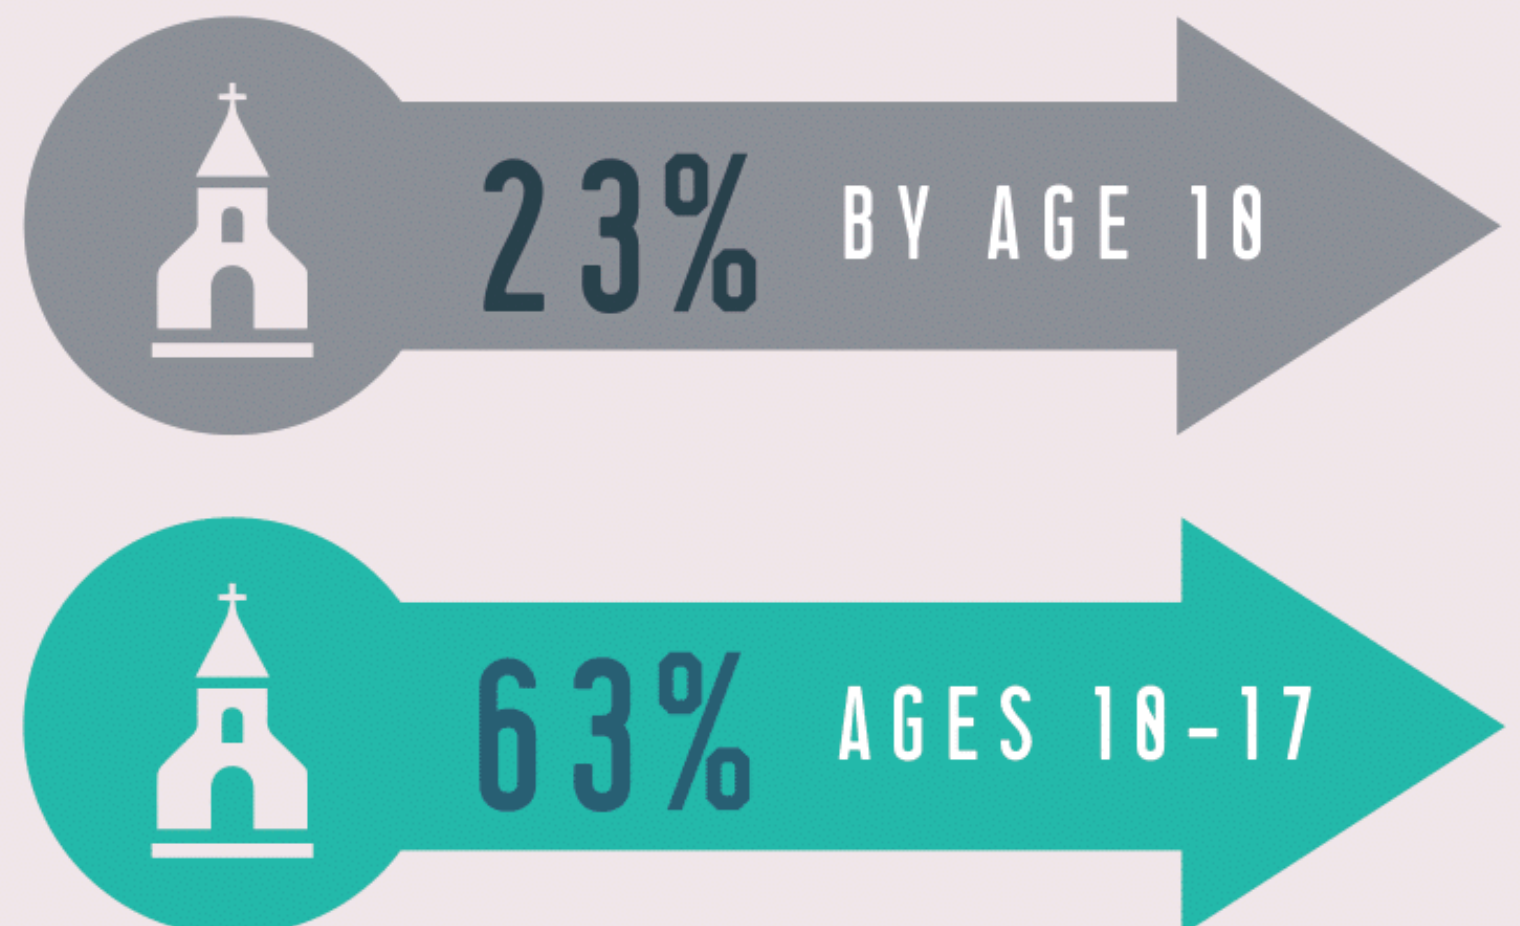

EDGE MIDDLE SCHOOL YOUTH MINISTRY

OUR PLAN TO KEEP OUR YOUTH ACTIVELY CATHOLIC

>> CHALLENGE: "YOUNG PEOPLE ARE LEAVING THE CHURCH..."

**These statistics are taken from a recent CARA (Center for Applied Research in the Apostolate study)*

>> SOLUTION: EDGE MIDDLE SCHOOL MINISTRY

Edge is a Catholic middle school youth ministry program. It provides a safe and fun place for youth to find solid Catholic community, to get answers to their questions about faith, and, most importantly, to experience Jesus in a profound and personal way.

WHY IS EDGE EFFECTIVE?

Now more than ever middle school youth need the truth and love of Jesus Christ to guide their lives and they need the faith presented in a way that makes sense to them and is relevant to their lives. **Edge** accomplishes this and builds a foundation of faith that will guide the youth as they face many difficulties and help them as they begin to make decisions that affect the rest of their teen years.